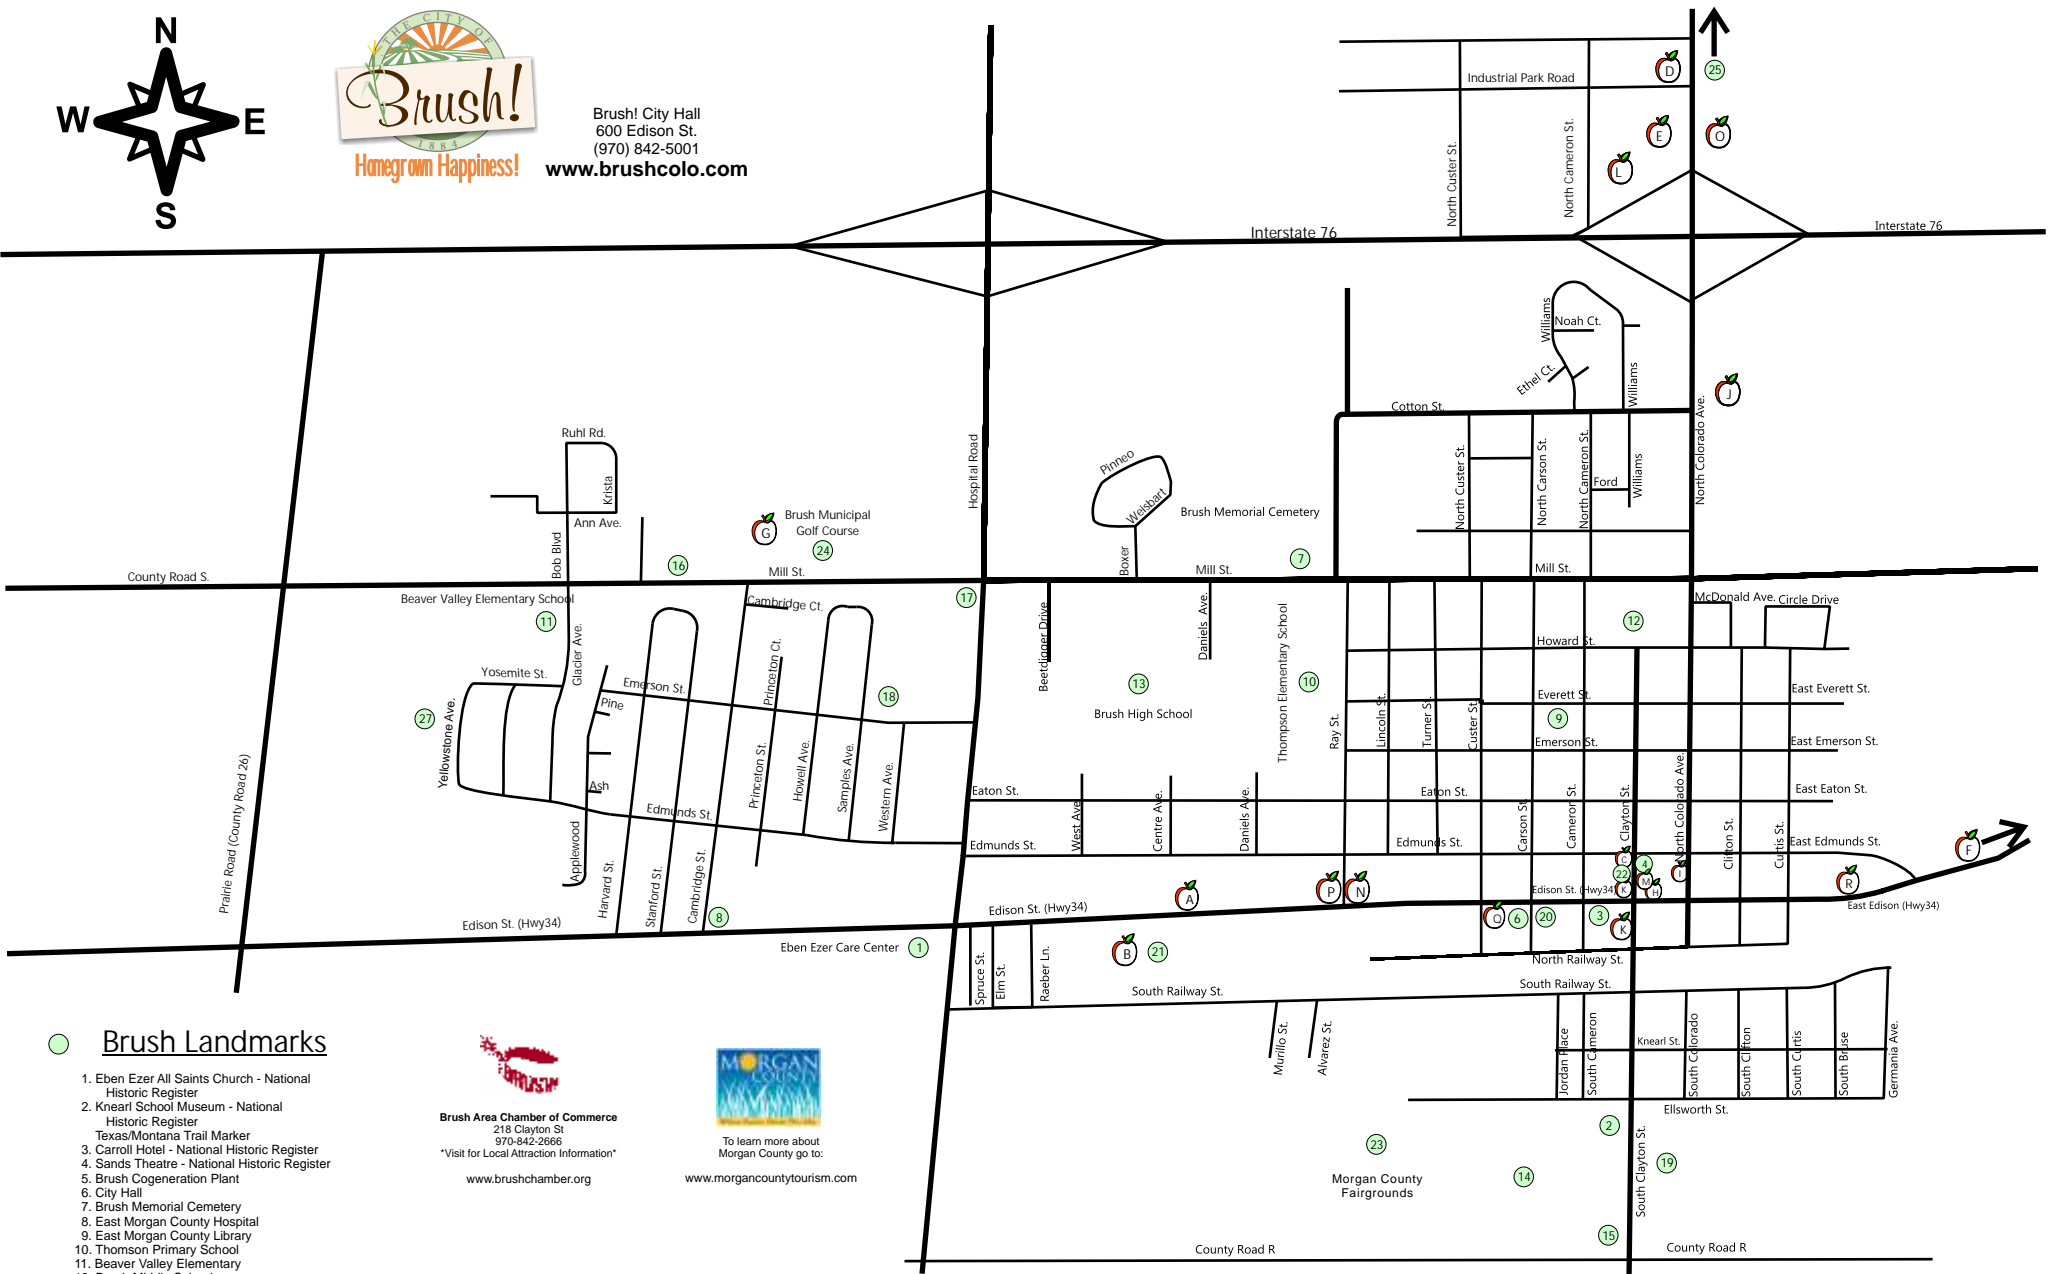

Brush! City Hall
600 Edison St.
(970) 842-5001
www.brushcolo.com

Brush Landmarks

- Eben Ezer All Saints Church - National Historic Register
- Knearl School Museum - National Historic Register
- Texas/Montana Trail Marker
- Carroll Hotel - National Historic Register
- Sands Theatre - National Historic Register
- Brush Cogeneration Plant
- City Hall
- Brush Memorial Cemetery
- East Morgan County Hospital
- East Morgan County Library
- Thomson Primary School
- Beaver Valley Elementary
- Brush Middle School
- Brush High School
- Memorial Park
- Memorial Park Campground
- Petteys Gardens Park
- Pioneer Park
- Sunset Park & Ball Fields
- Prairie Trails Park/Doty Pond
- Post Office
- Brush Grocery Kart (Grocery Store)
- Brush Area Chamber of Commerce
- Morgan County Fairgrounds
- Brush Municipal Golf Course
- Brush State Wildlife Area
Walking Trails & Bird Watching Sites
- Brush Prairie Ponds State Wildlife Area
Walking Trails & Bird Watching Sites
- Watrous Park - 9 Hole Disc Golf Course